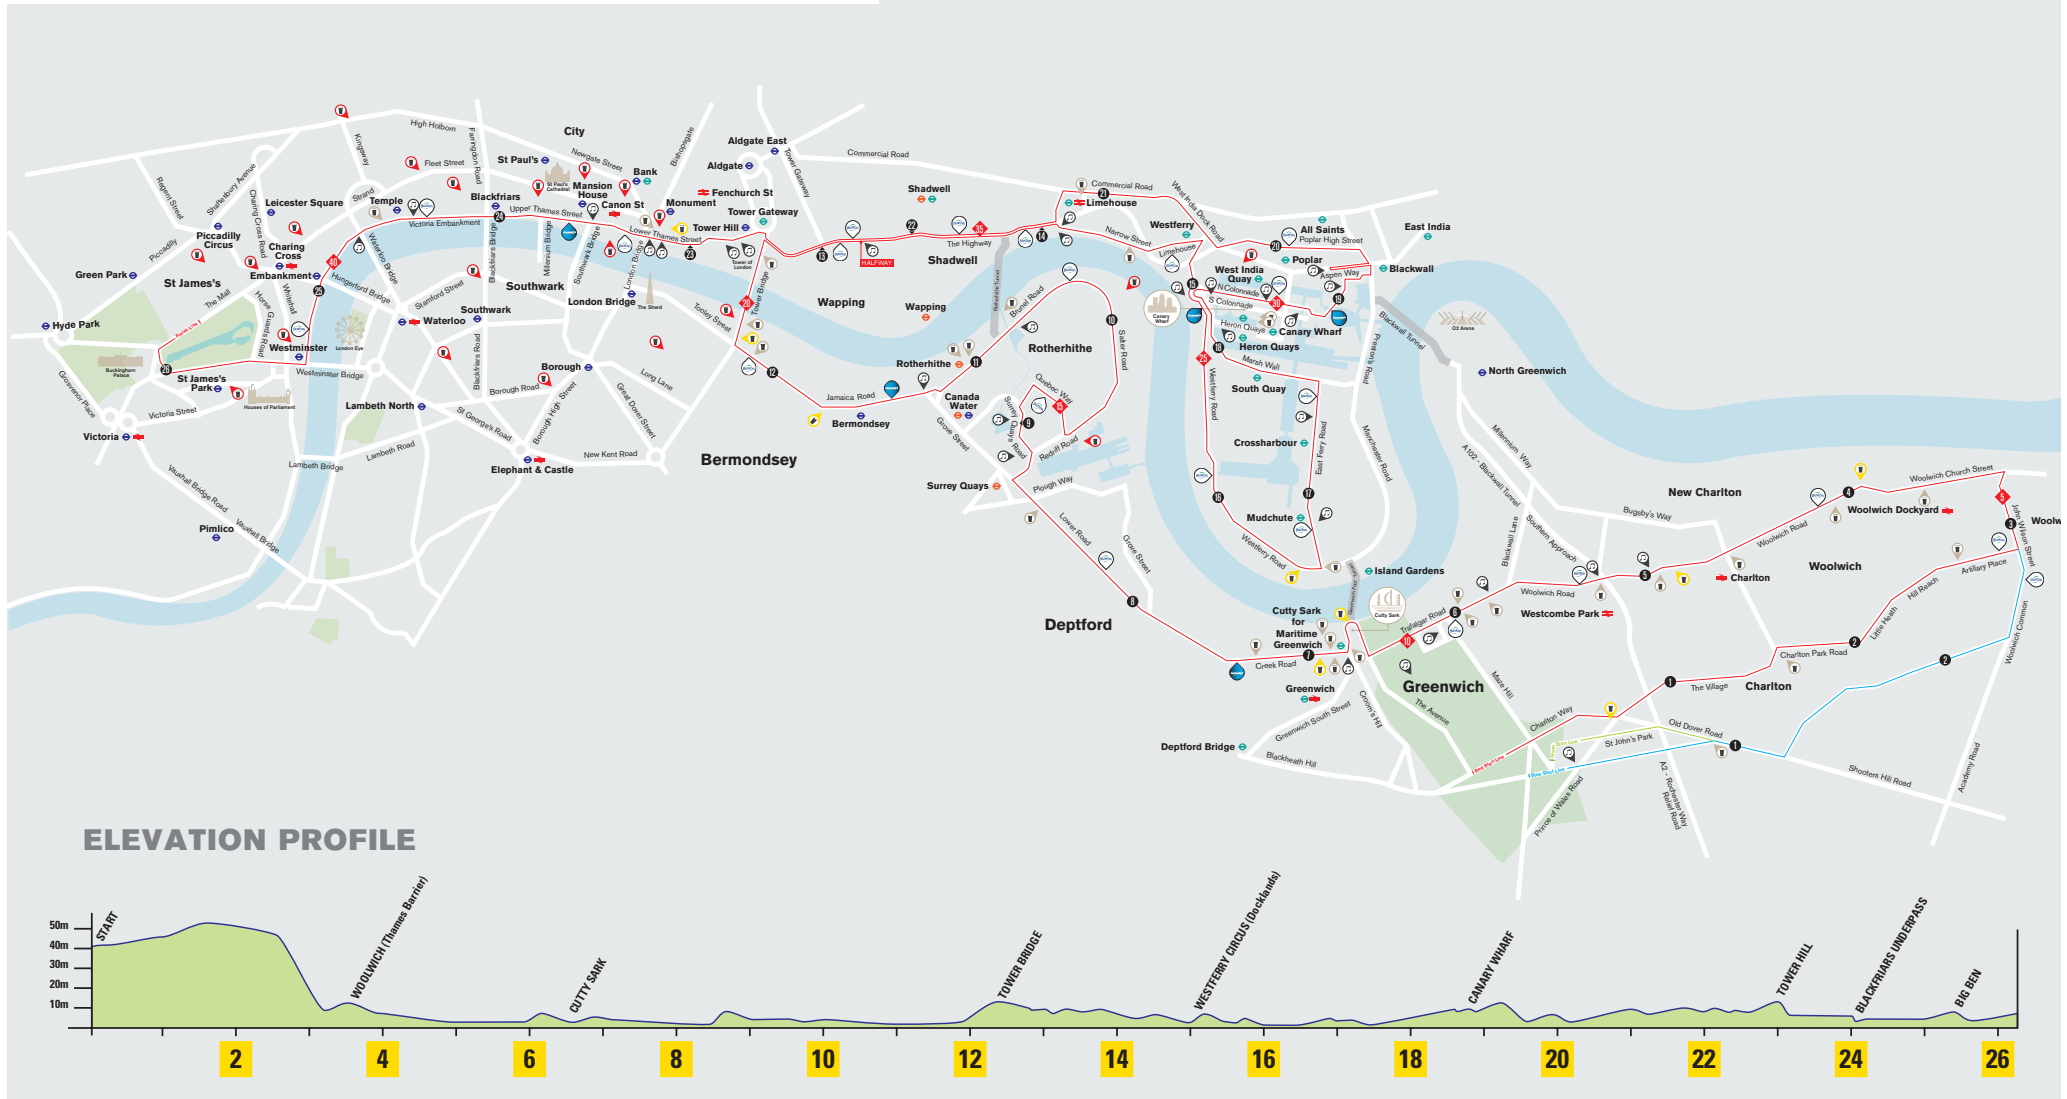

COURSE MAP

KEY

-  Buxton Natural Spring Water
-  Fuller's pub on course
-  Pub on course
-  Lucozade Sports drink
-  1 Mile Marker
-  Pub on course with music
-  Music on course
-  10 KM Marker
-  The Route